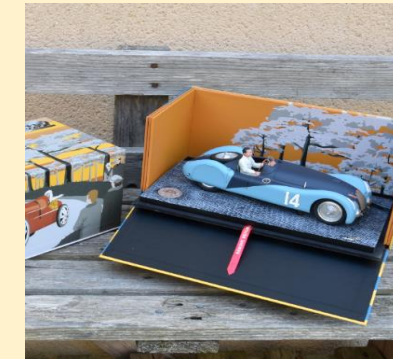

ref. 132099/14M & 132099/16M

18

ref. FLM118040

SEPTEMBER

18

Bugatti Type 57S 45

ref. 118003/14M & 118003/16M

Mirage M1 - 24 Heures du Mans 1967